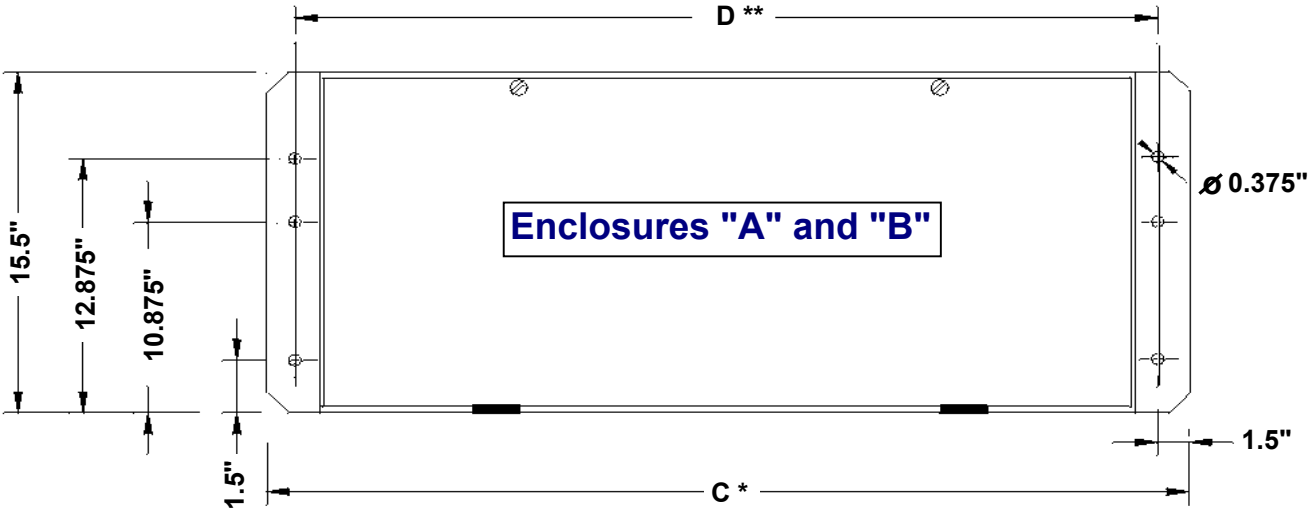

Bridge Control Panel Enclosure Dimensions

** for Enclosure "A" = 31 in.
for Enclosure "B" = 41 in.

* for Enclosure "A" = 32.5 in.
for Enclosure "B" = 42.5 in.